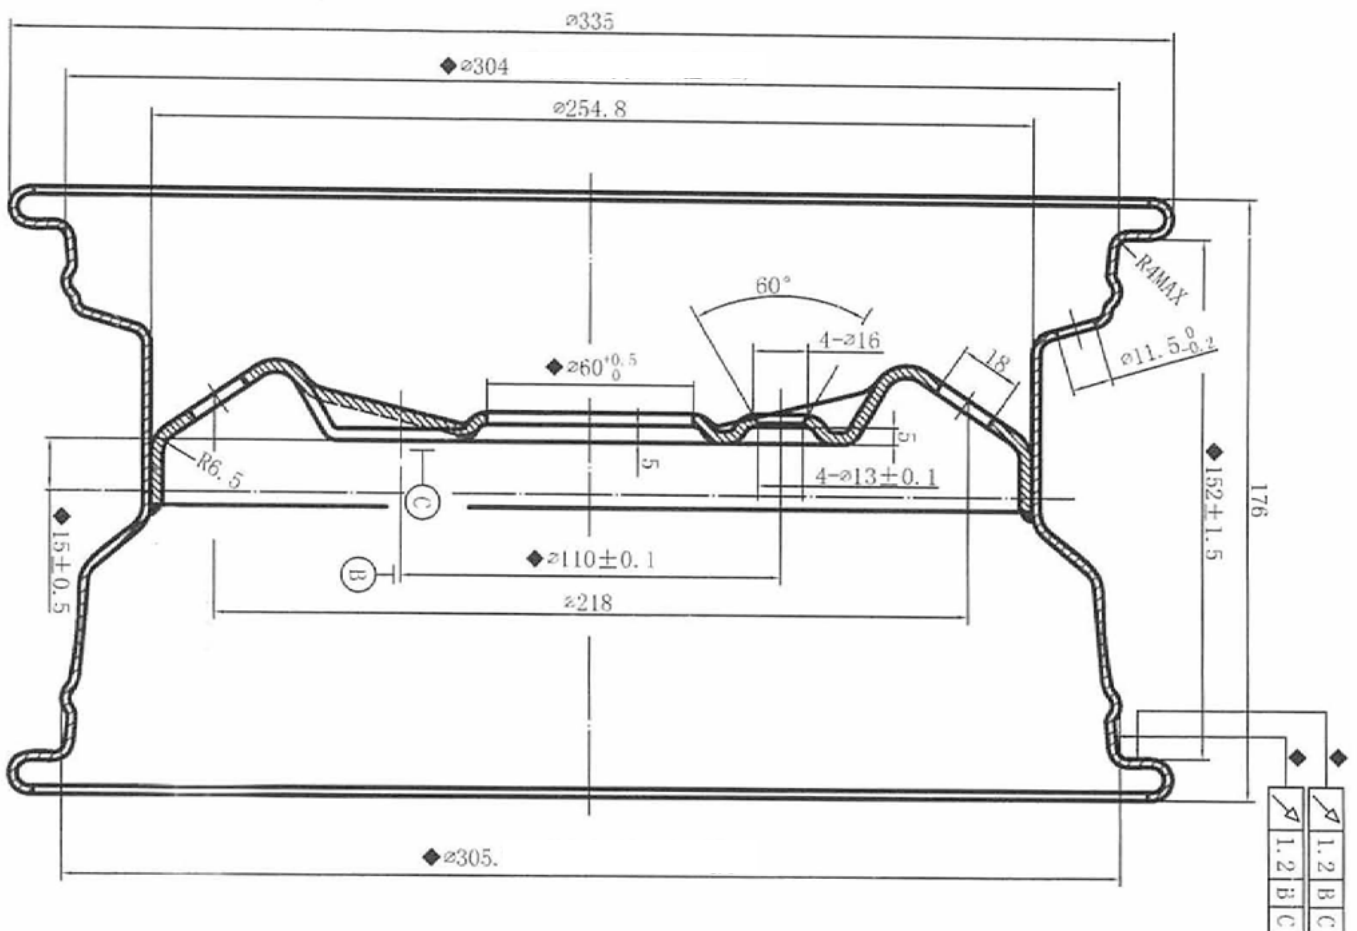

ATV Rim 12 x 6 specs

Part # 473.0010

ATV Rim 12 x 7.5 specs

Part # 473.0020