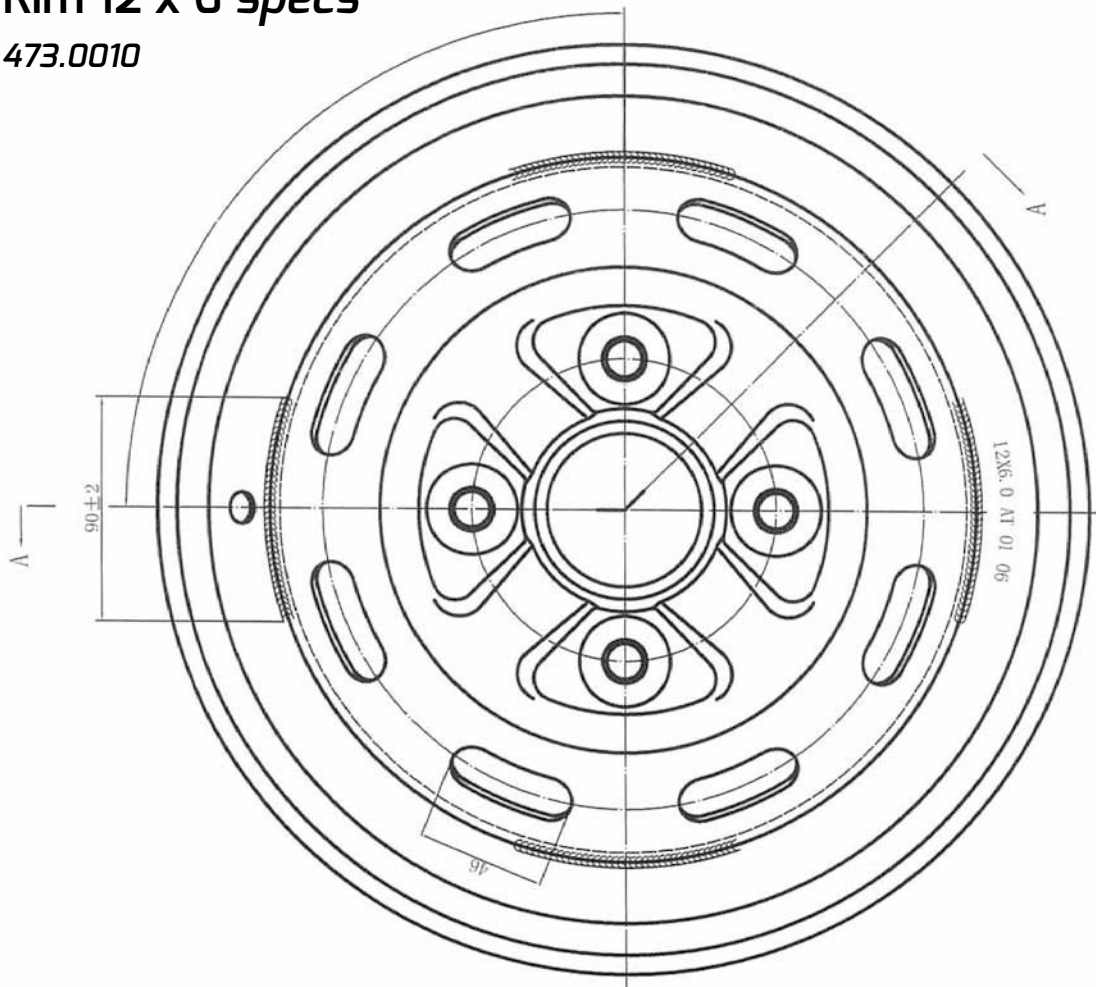

ATV Rim 12 x 6 specs

Part # 473.0010

ATV Rim 12 x 7.5 specs

Part # 473.0020